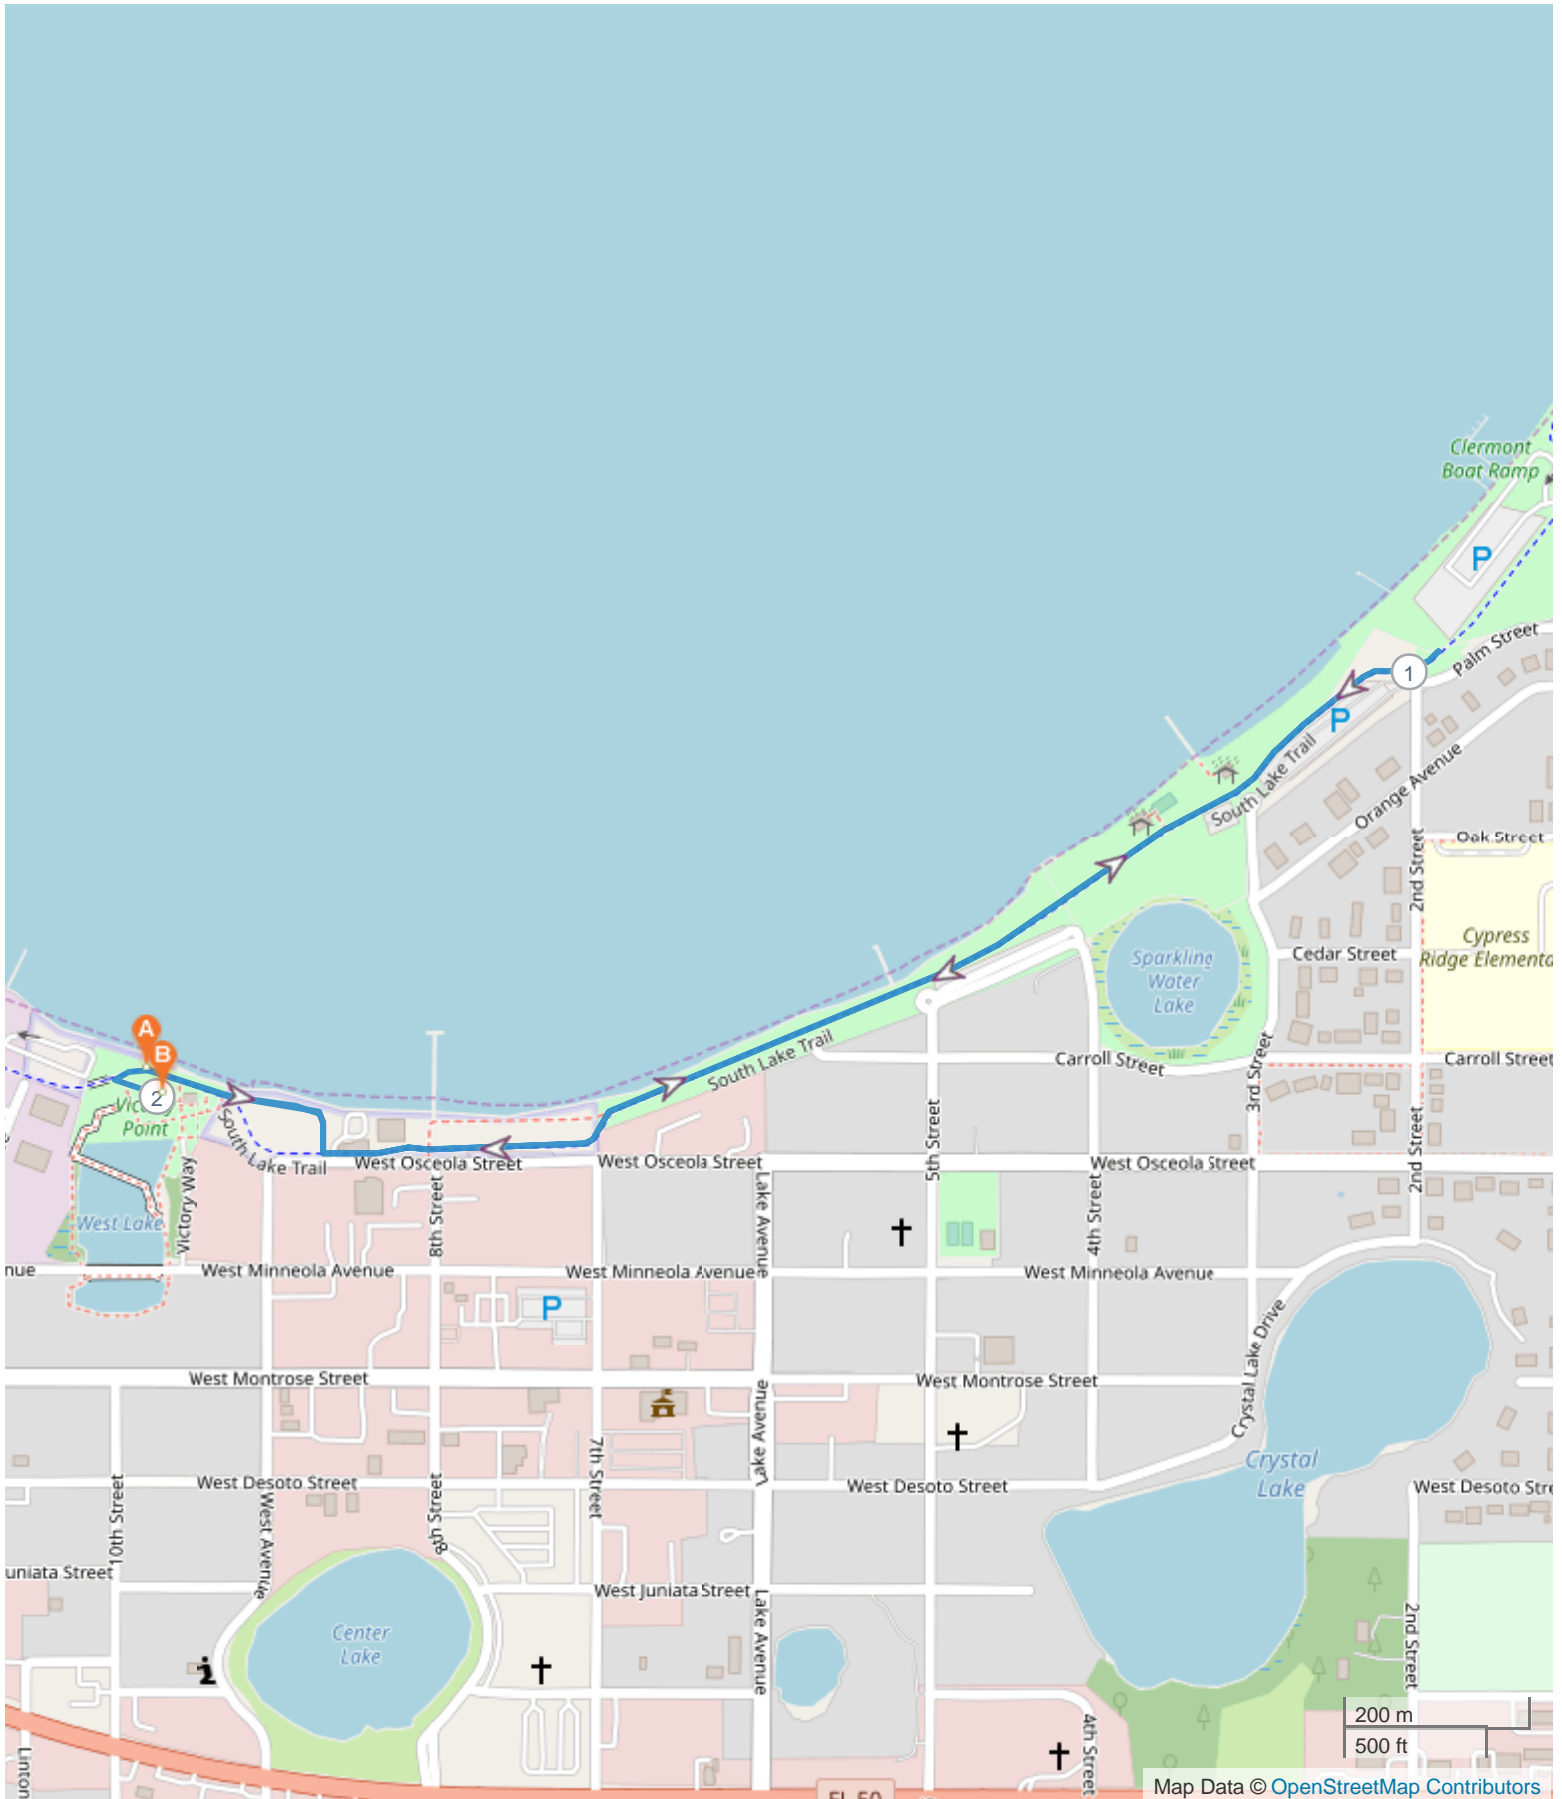

2025 Earth Day Recycle Run - 2 Miler

ROUTE DIRECTIONS

No	Miles	Turn	Directions
----	-------	------	------------

No	Miles	Turn	Directions
1	0.000		Start on South Lake Trail
2	2.006		FINISH