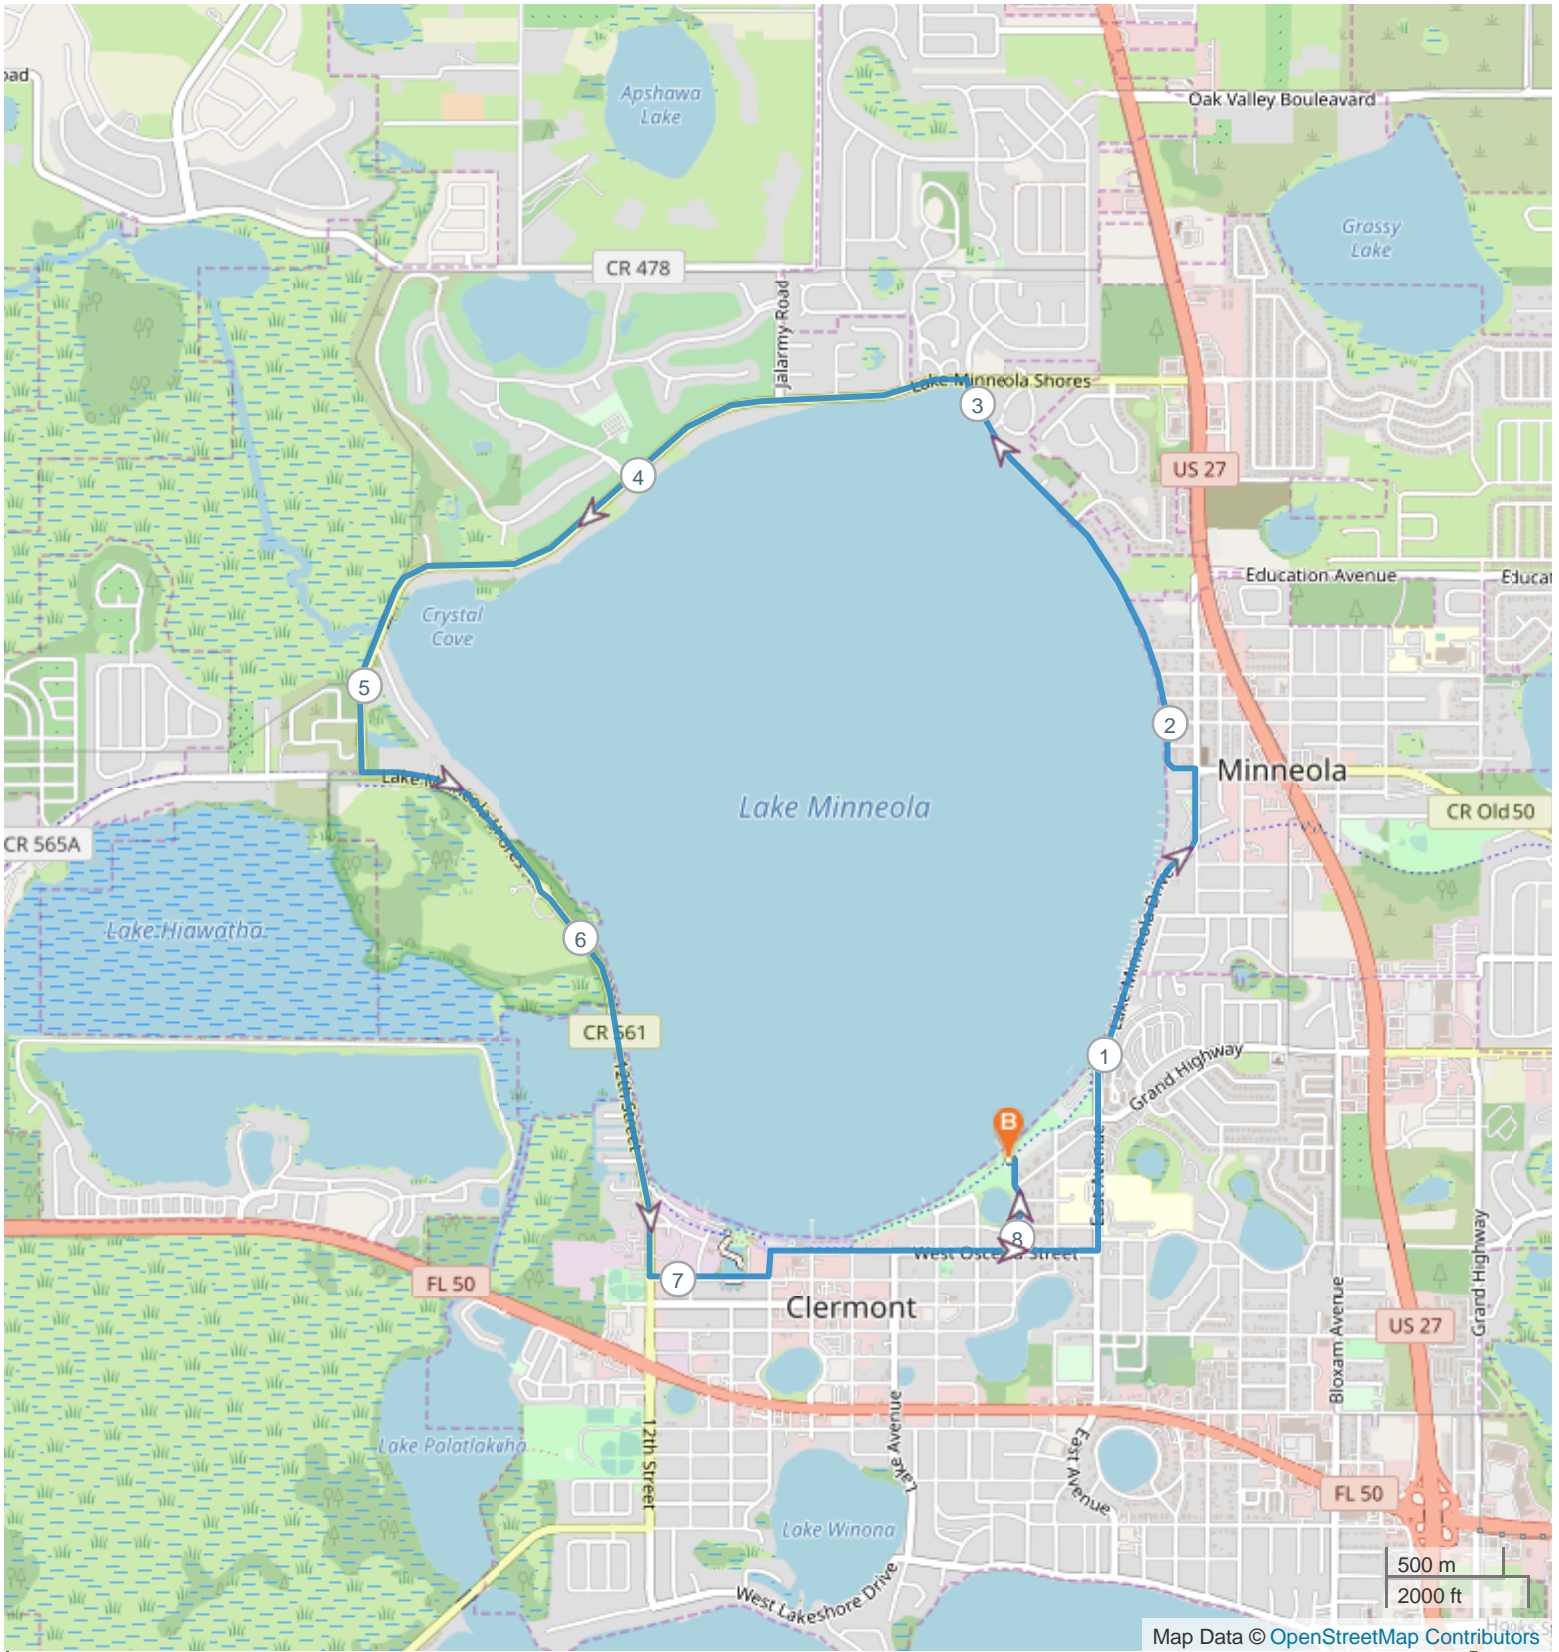

# 2024 GCT 8.2 Mile Bike Course

## ROUTE DIRECTIONS

No	Miles	Turn	Directions
1	0.000		Start on
2	0.018	↘	Turn sharp right onto 3rd Street
3	0.259	←	Turn left onto West Osceola Street
4	0.475	←	Turn left onto East Avenue
5	1.811	←	Turn left onto West Washington Street to Lake Shore Dr.
6	3.064	←	Turn left onto Lake Minneola Shores
7	5.236	←	Turn left onto Lake Minneola Shores
8	5.839	↑	At roundabout, take exit 3 onto Lake Minneola Shores
9	6.932	←	Turn left onto West Minneola Avenue to Osceolla Street
10	7.243	←	Turn left onto West Avenue
11	7.958	←	Turn left onto 3rd Street
12	8.199	↙	Turn sharp left towards transition area
13	8.215		FINISH