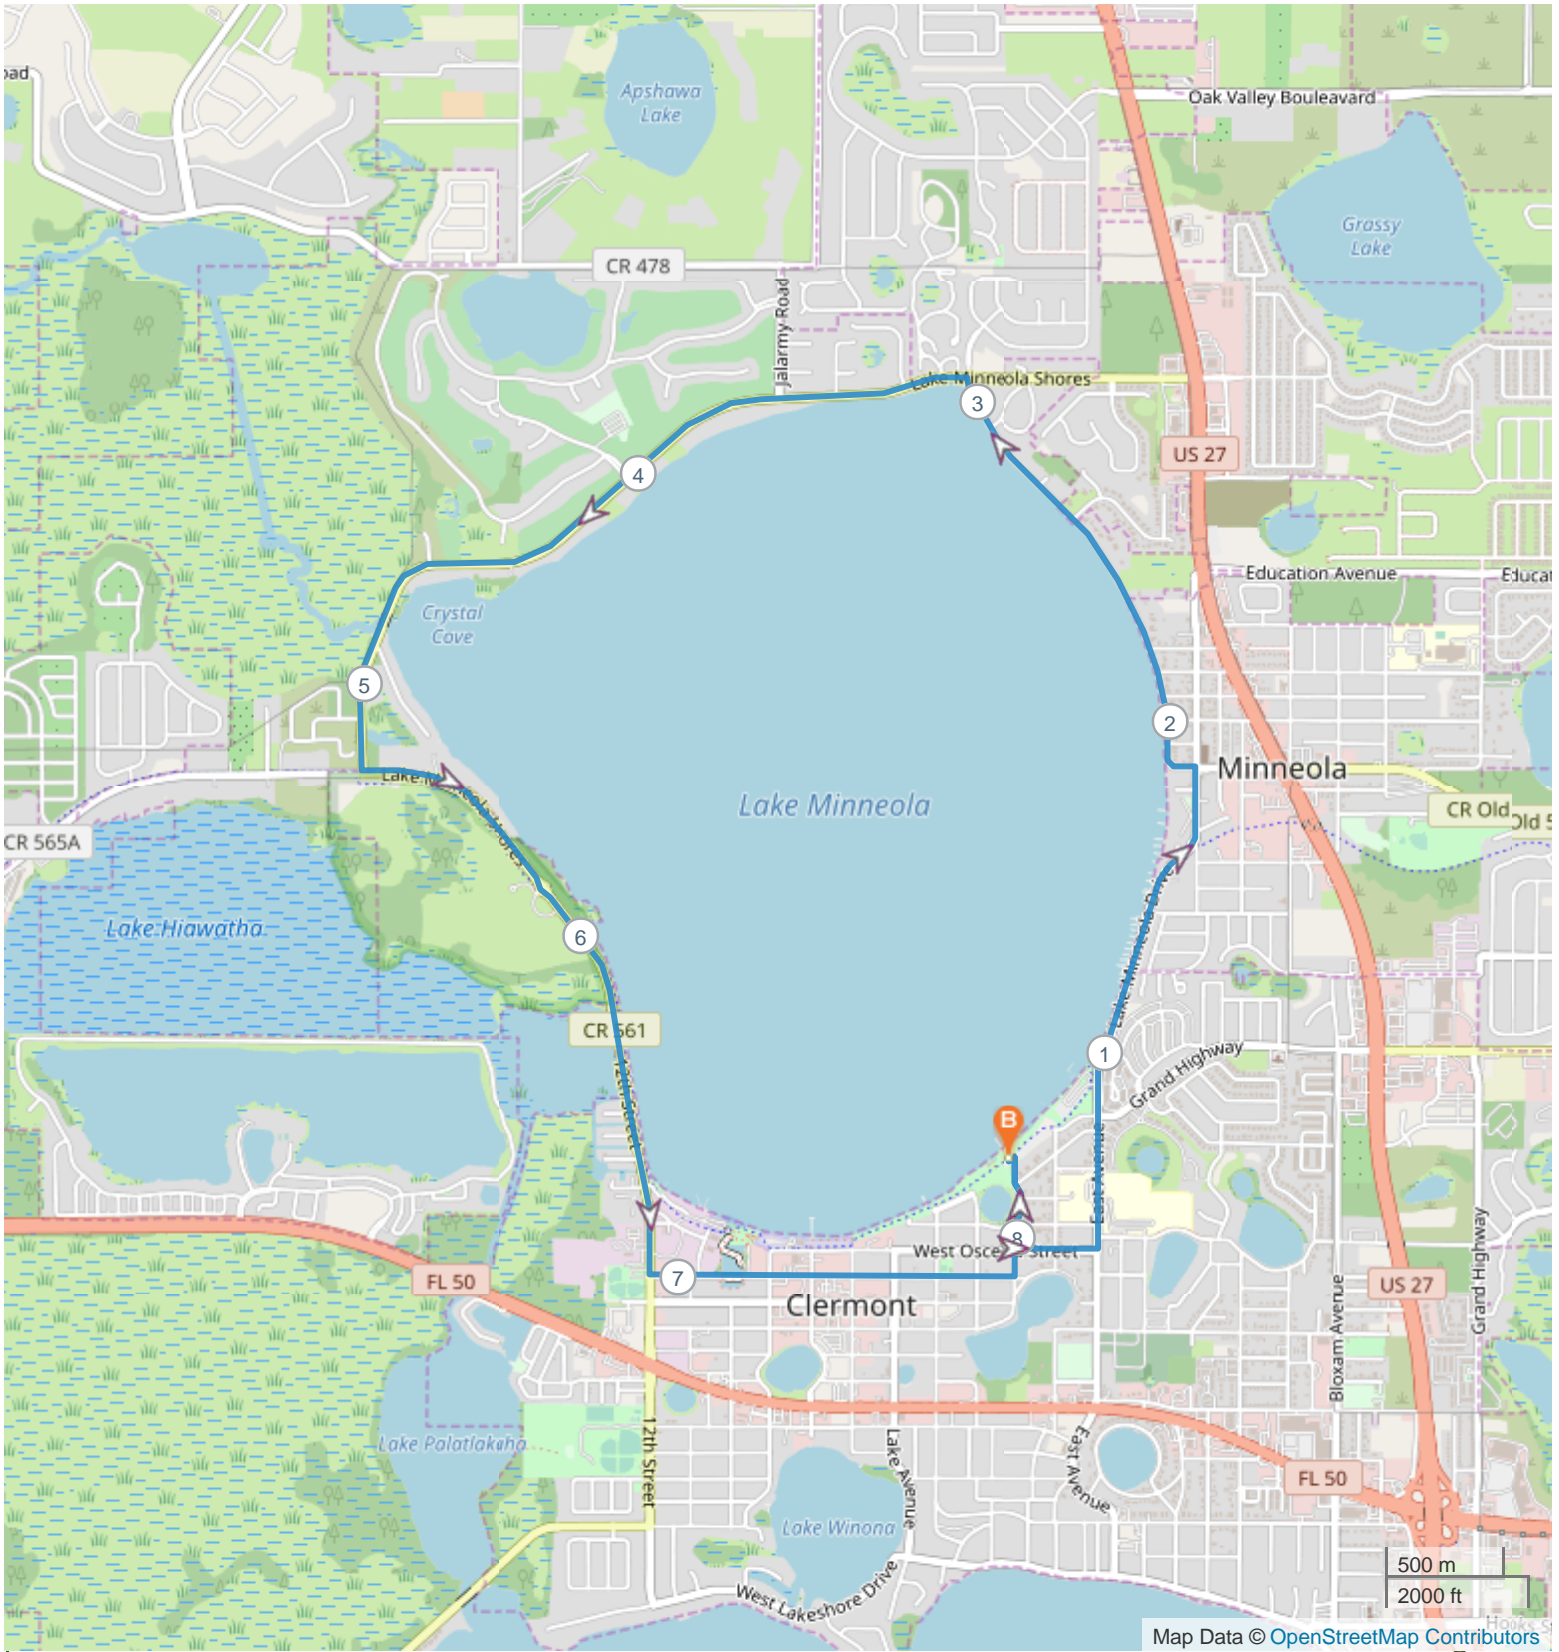

# 2024 GCT 8.2 Mile Bike Course

## ROUTE DIRECTIONS

No	Miles	Turn	Directions
1	0.000		Start on
2	0.018	↘	Turn sharp right onto 3rd Street
3	0.259	←	Turn left onto West Osceola Street
4	0.475	←	Turn left onto East Avenue
5	1.811	←	Turn left onto West Washington Street
6	3.064	←	Turn left onto Lake Minneola Shores
7	5.236	←	Turn left onto Lake Minneola Shores
8	5.839	↑	At roundabout, take exit 3 onto Lake Minneola Shores
9	6.932	←	Turn left onto West Minneola Avenue
10	7.891	←	Turn left onto 3rd Street
11	8.205	→	Turn right onto Palm Street
12	8.223		FINISH