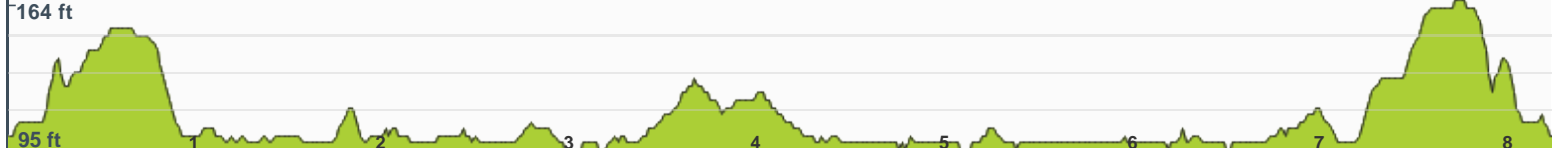

# 2024 GCT 8.2 Mile Bike Course

## ROUTE DIRECTIONS

No	Miles	Turn	Directions
1	0.000		Start on
2	0.018	↘	Turn sharp right onto 3rd Street
3	0.259	←	Turn left onto West Osceola Street
4	0.475	←	Turn left onto East Avenue
5	1.811	←	Turn left onto West Washington Street
6	3.064	←	Turn left onto Lake Minneola Shores
7	5.236	←	Turn left onto Lake Minneola Shores
8	5.839	↑	At roundabout, take exit 3 onto Lake Minneola Shores
9	6.932	←	Turn left onto West Minneola Avenue
10	7.891	←	Turn left onto 3rd Street
11	8.205	→	Turn right onto Palm Street
12	8.223		FINISH