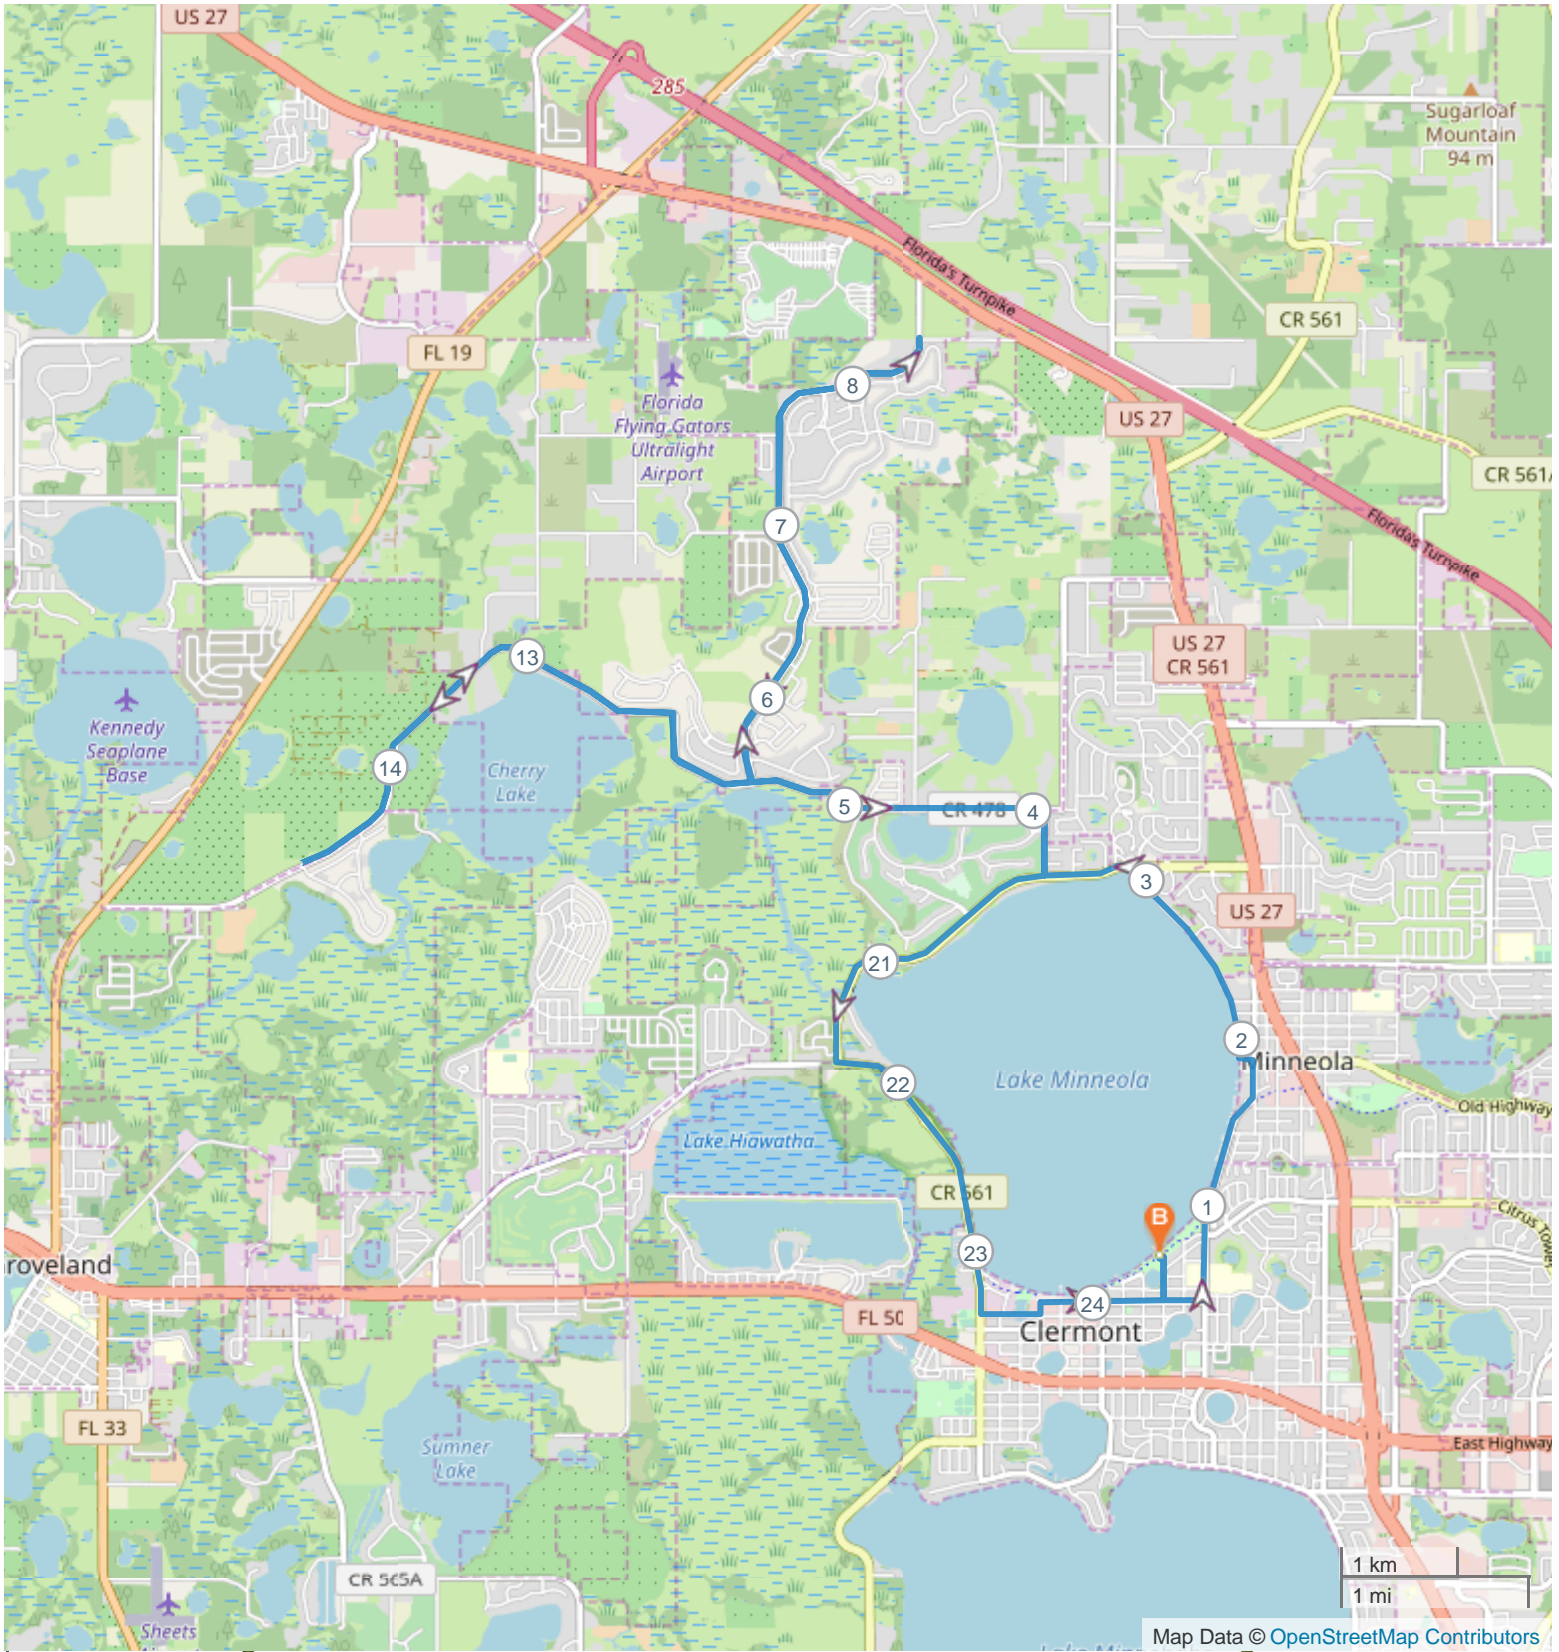

Great Clermont New 40K Bike Course

ROUTE DIRECTIONS

No	Miles	Turn	Directions
1	0.000		Start on
2	0.022	↘	Turn sharp right onto 3rd Street
3	0.264	←	Turn left onto West Osceola Street
4	0.479	←	Turn left onto East Avenue
5	1.815	←	Turn left onto West Washington Street to Lakeshore Drive
6	3.068	←	Turn left onto Lake Minneola Shores
7	3.569	→	Turn right onto Jalarmy Road
8	3.925	←	Turn left onto Cherry Lake Road
9	5.502	→	Turn right onto Wilson Lake Parkway and turnaround at Libby #3 Raod
10	11.460	→	Turn right onto Cherry Lake Road and Turnaround at Royal Palm
11	19.630	→	Turn right onto Jalarmy Road
12	19.986	→	Turn right onto CR 561 - Lake Minneola Shores
13	21.657	←	Turn left onto Lake Minneola Shores
14	22.260	↑	At roundabout, take exit 3 onto Lake Minneola Shores
15	23.353	←	Turn left onto West Minneola Avenue
16	23.665	←	Turn left onto West Avenue to Osceola Street
17	24.379	←	Turn left onto 3rd Street
18	24.620	↙	Turn sharp left towards Transition
19	24.643		FINISH