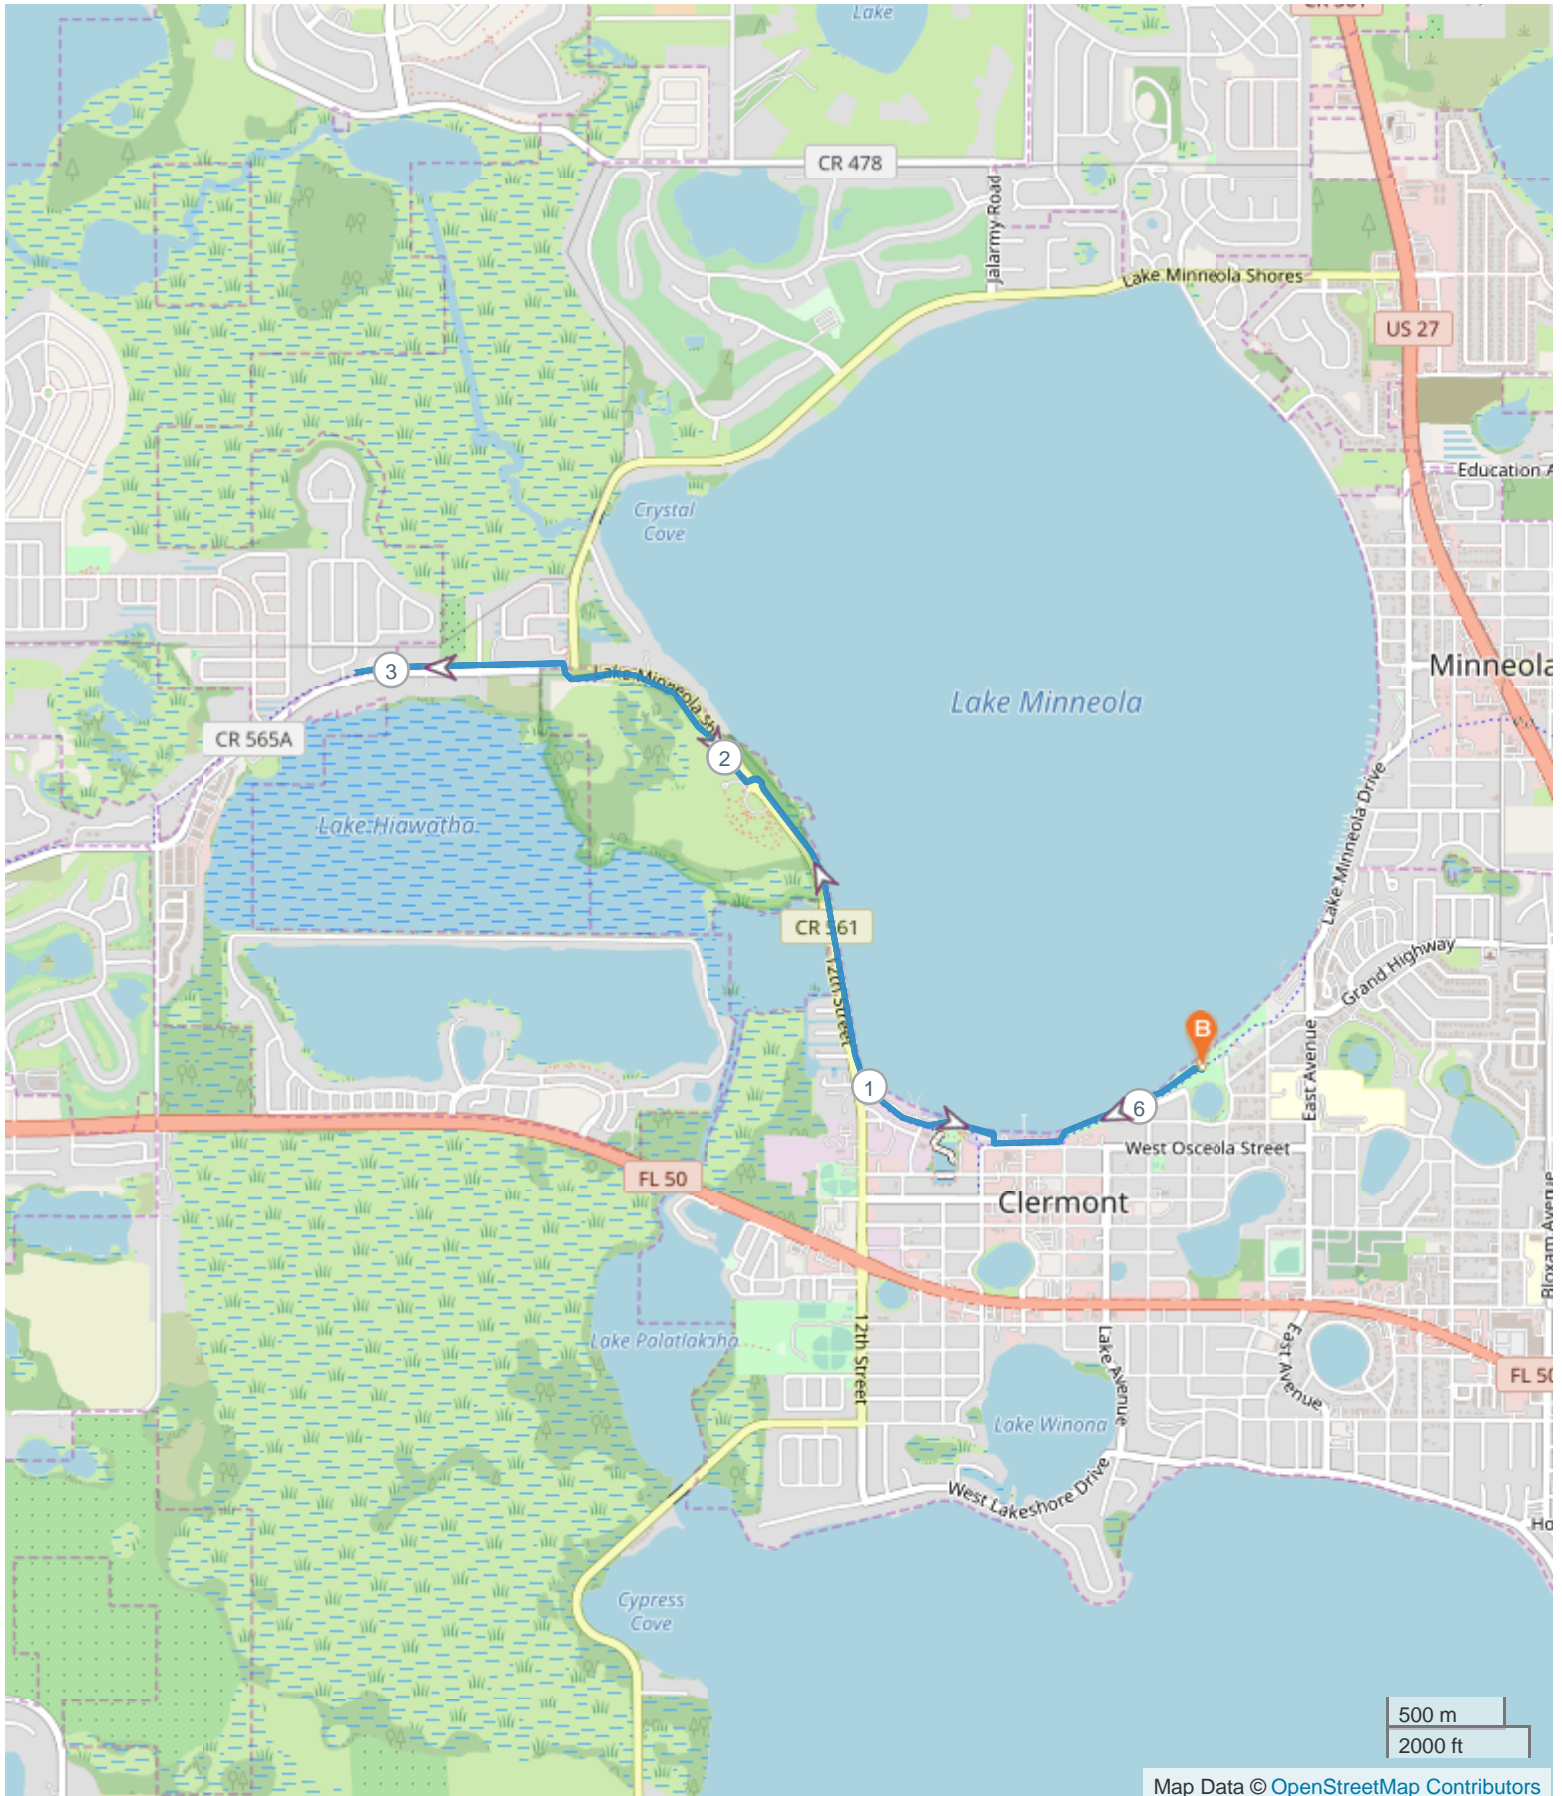

# 2026 Lake Minneola 10K

500 m  
2000 ft

Map Data © OpenStreetMap Contributors